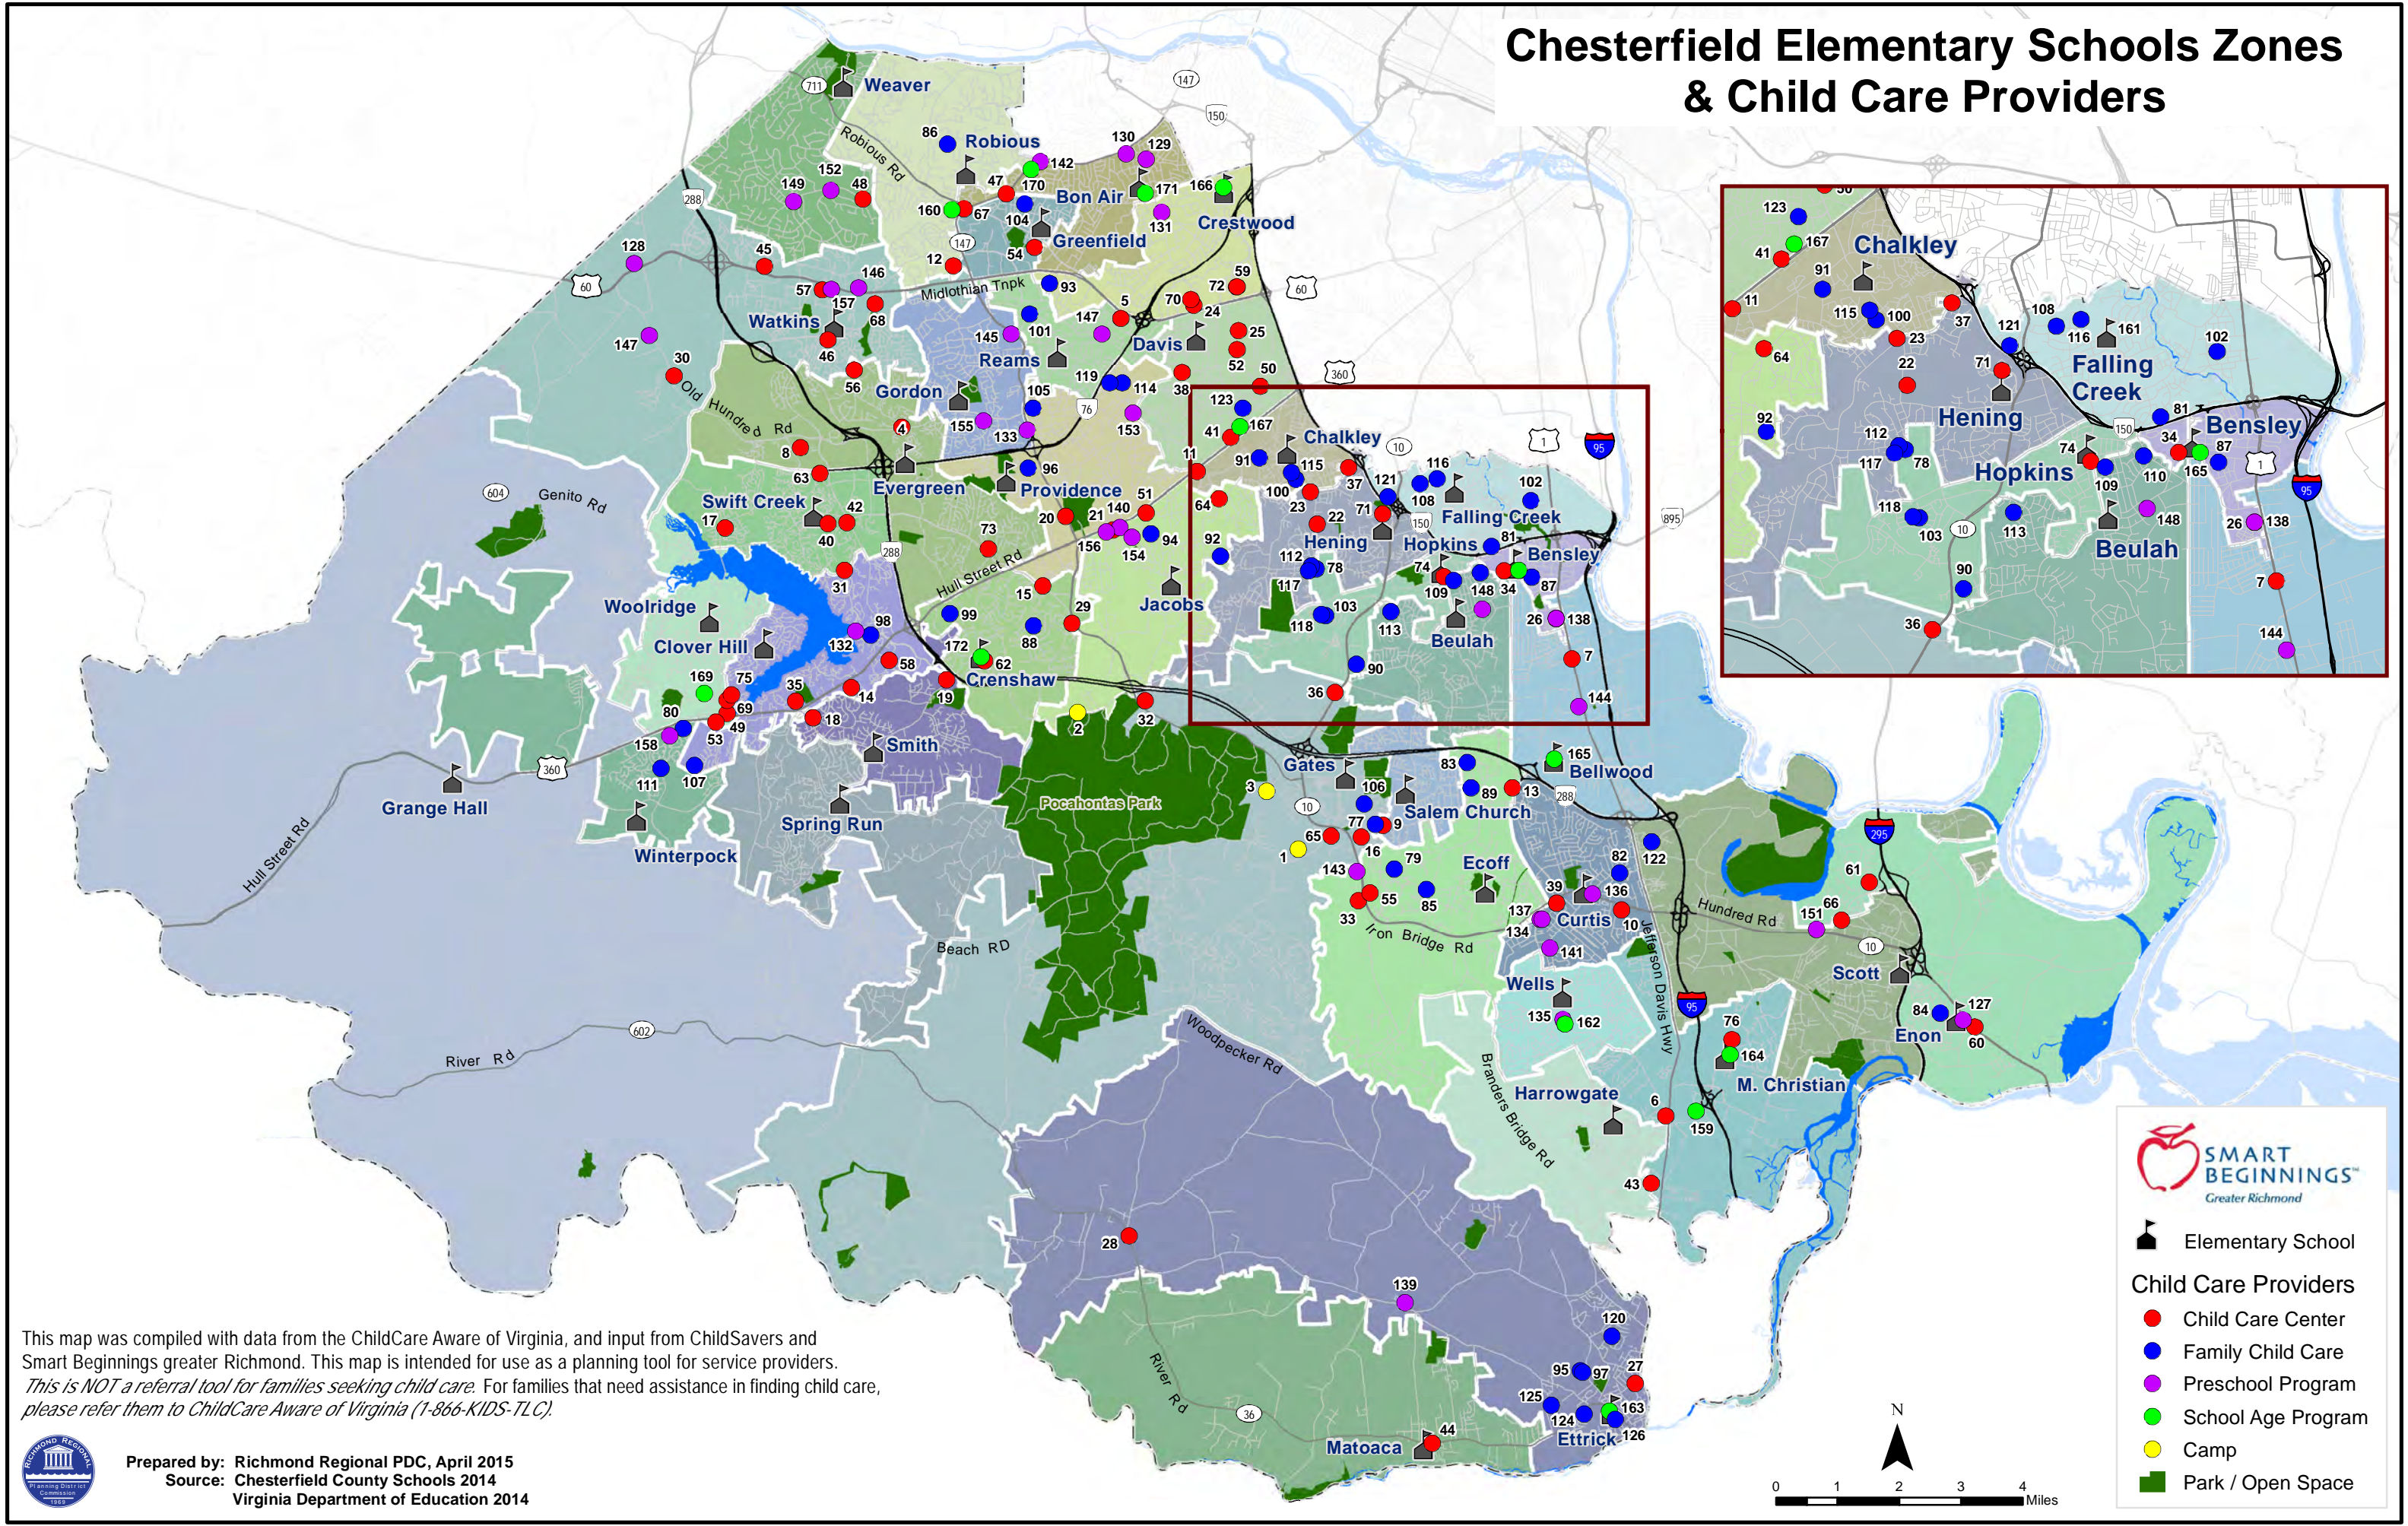

Chesterfield Elementary Schools Zones & Child Care Providers

This map was compiled with data from the ChildCare Aware of Virginia, and input from ChildSavers and Smart Beginnings greater Richmond. This map is intended for use as a planning tool for service providers. *This is NOT a referral tool for families seeking child care.* For families that need assistance in finding child care, please refer them to ChildCare Aware of Virginia (1-866-KIDS-TLC).

Prepared by: Richmond Regional PDC, April 2015
 Source: Chesterfield County Schools 2014
 Virginia Department of Education 2014

SMART BEGINNINGS
 Greater Richmond

- Elementary School
- Child Care Providers**
- Child Care Center
- Family Child Care
- Preschool Program
- School Age Program
- Camp
- Park / Open Space

VR - Voluntarily Registered
DSS UN - DSS Unregulated
UN - Unregulated

This map was compiled with data from ChildCare Aware of Virginia, and input from ChildSavers and Smart Beginnings Greater Richmond. This map is intended for use as a planning tool for service providers. ***This is NOT a referral tool for families seeking child care.*** For families that need assistance in finding child care, ***please refer them to ChildCare Aware of Virginia (1-866-KIDS-TLC).***